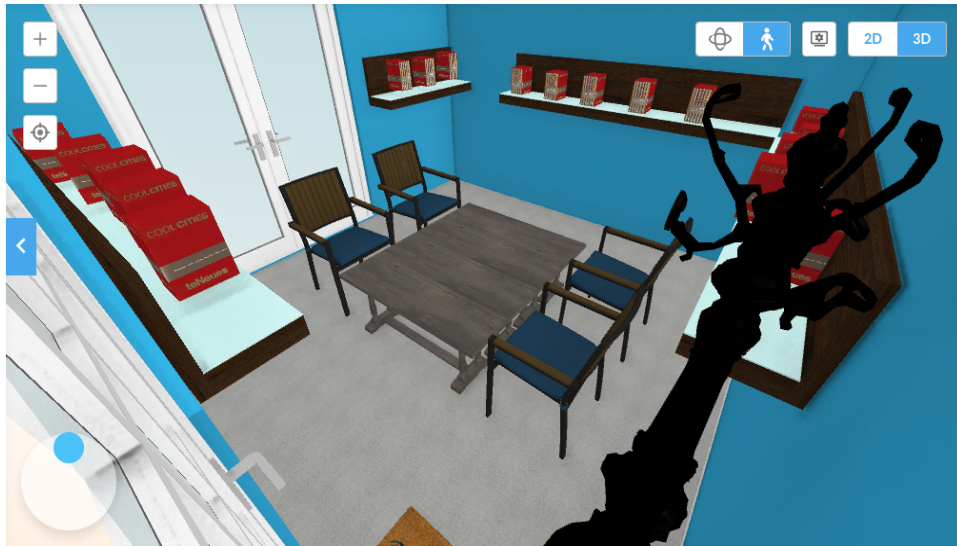

# THE MAGIC TREEHOUSE

DESIGNED BY: ROWAN J. HATFIELD

# The Magic Treehouse

The Magic Treehouse is a cozy little library filled with the books it shares its name with. It is the perfect place for a child to practice their reading skills while reading the popular book series - THE MAGIC TREEHOUSE. It is located in one of the oldest forests in Japan. Unlike many other tree houses, this is a library. This unique treehouse has a slide as well as a ladder. This means you can enter and exit with an equal amount of fun. So if you're looking for a quiet retreat, head to The Magic Treehouse

Paint Color:

Flooring:

Tree